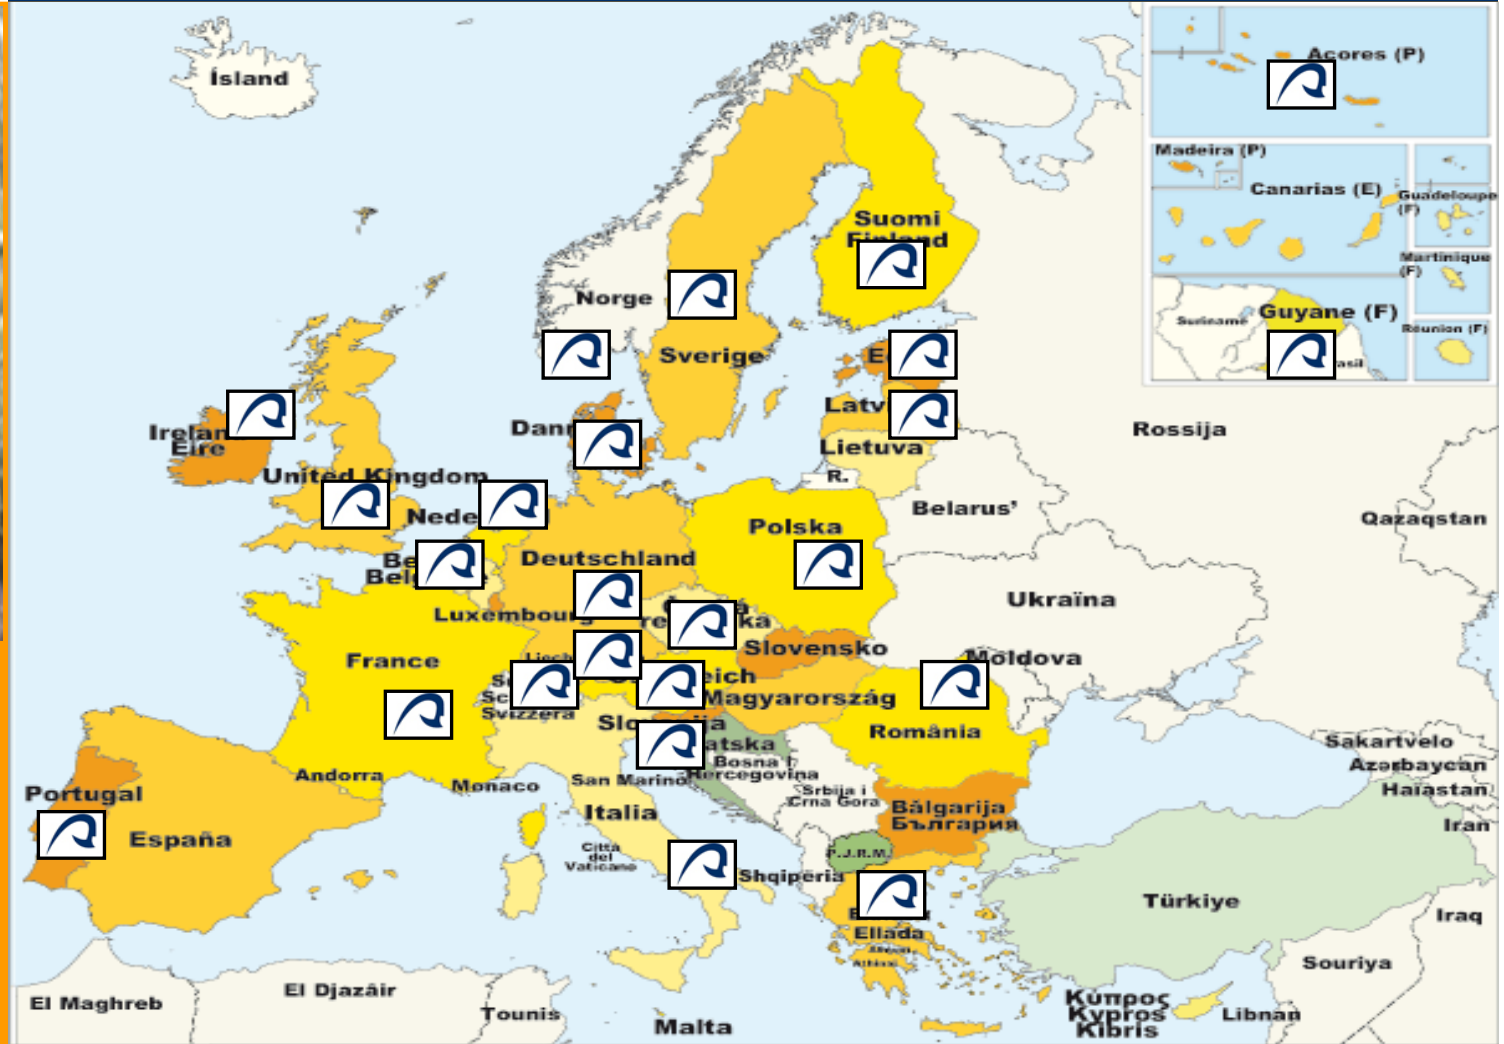

**Vice-Rectorate of
International and Institutional Relations.**

Centro Universitario de Cooperación
Internacional al Desarrollo

Projects

Collaboration with Development Institutions

International Relations International Cooperation. Networks

The ULPGC is member of
several universities networks

International Cooperation - Erasmus Mobility Program

UNIVERSIDAD DE LAS PALMAS
DE GRAN CANARIA

10 OCTUBRE
2010

III Encuentro
Internacional
de Universidades
con África