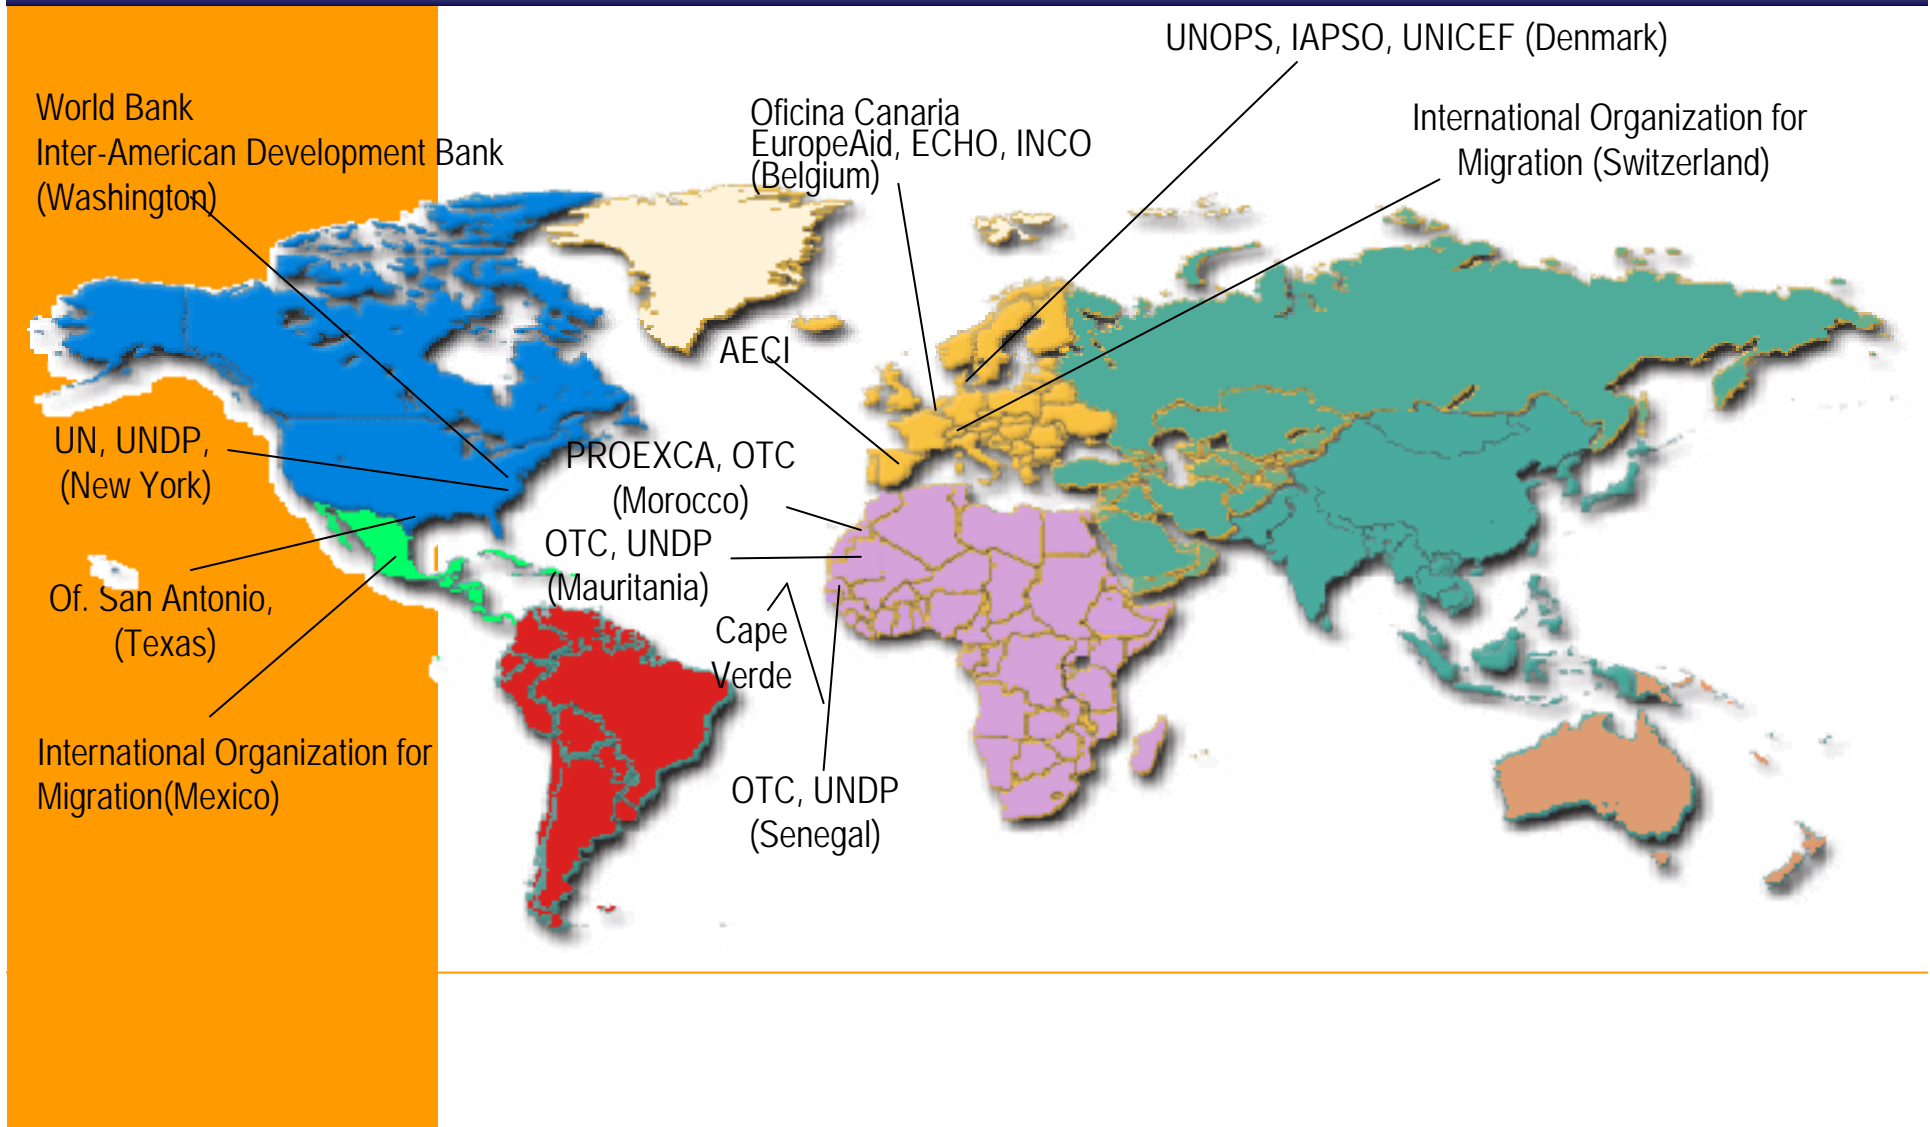

- ❖ Scientific and Technological Park
- ❖ 3 Research Centers
- ❖ 7 University Institutes of Research
- ❖ 156 Research Groups
- ❖ +1000 Researchers

Social Responsibility

The Rector has delegated the Cooperation
Development tasks in the:

**Vice-Rectorate of
International and Institutional Relations.**

Centro Universitario de Cooperación
Internacional al Desarrollo

Projects

Collaboration with Development Institutions

International Relations International Cooperation. Networks

The ULPGC is member of
several universities networks

International Cooperation - Erasmus Mobility Program

UNIVERSIDAD DE LAS PALMAS
DE GRAN CANARIA

10 OCTUBRE
2010

III Encuentro
Internacional
de Universidades
con África

III Encuentro Internacional de Universidades con África 2010

Las Palmas de Gran Canaria

Países Participantes

CAMPUS
ATLÁNTICO
TRICONTINENTAL

CANARIAS
2010

CAMPUS ATLÁNTICO TRICONTINENTAL

www.ulpgc.es